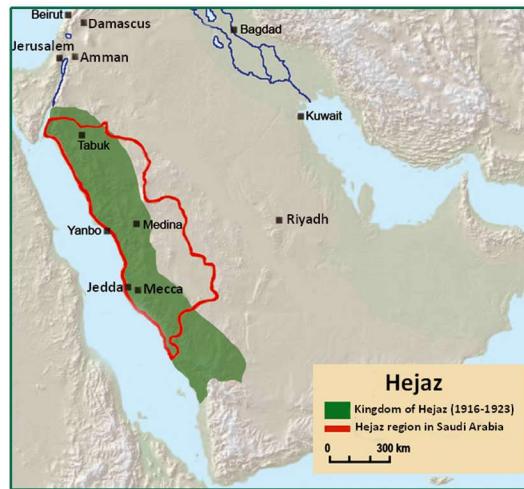

Postage Stamps of the Kingdom of Saudi Arabia

كينجڊوم أف سعودي عربية

The Hejaz

In 1916 the Grand Sherif of Mecca declared the Sanjak of Hejaz independent of Turkish rule. In 1925, Ibn Saud, then Sultan of the Nejd, captured the Hejaz after a prolonged siege of Jeddah, the last Hejaz stronghold. The resulting Kingdom of the Hejaz and Nejd was renamed Saudi Arabia in 1932.

The Hejaz, also Al-Hijaz (Arabic: الحِجَاز, al-ḥiǧāz, literally "the Barrier"), is a region in the west of present-day Saudi Arabia. The region is so called as it separates the land of the Najd in the east from the land of Tihamah in the west. It is also known as the "Western Province." It is bordered on the west by the Red Sea, on the north by Jordan, on the east by the Najd, and on the south by Asir. Its main city is Jeddah, but it is probably better known for the Islamic holy cities of Mecca and Medina. As the site of Islam's holiest places, the Hejaz has significance in the Arab and Islamic historical and political landscape. Historically, the Hejaz has always seen itself as separate from the rest of Saudi Arabia.

The Hejaz is the most populated region in Saudi Arabia. 35% of all Saudis live in Hejaz. Hejazi Arabic is the most widely spoken dialect in the region. Saudi Hejazis are of ethnically diverse origins. The Hejaz is the most cosmopolitan region in the Arabian Peninsula. People of Hejaz have the most strongly articulated identity of any regional grouping in Saudi Arabia. Their place of origin alienates them from the Saudi state, which invokes different narratives of the history of the Arabian Peninsula. Thus, Hejazis experienced tensions with people of Najd.