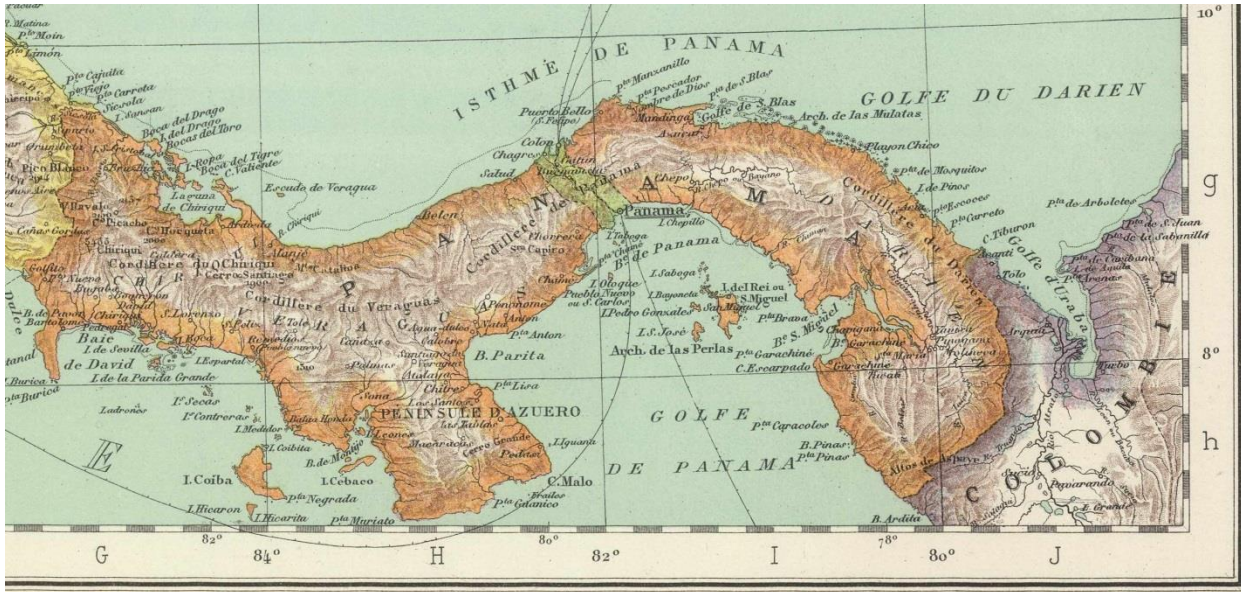

Historic Maps of Panama

Title: **Amerique Centrale (Panama), by Schrader, 1930.**

D. Rumsey: <http://www.davidrumsey.com/luna/servlet/s/24f82p>

Title: **Amerique Centrale (Panama), by Schrader, 1937.**

D. Rumsey: <http://www.davidrumsey.com/luna/servlet/s/013z8u>