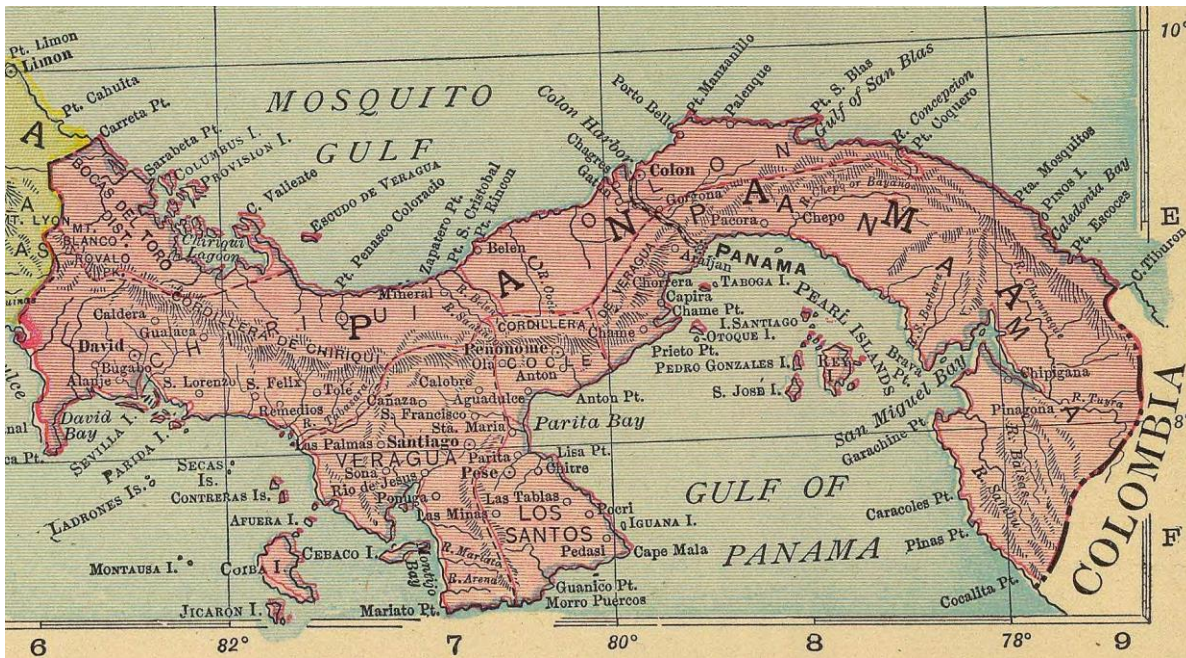

# Historic Maps of Panama

Title: Venezuela, New Granada & Ecuador, by Samuel A. Mitchell, 1857  
D. Rumsey: <http://www.davidrumsey.com/luna/servlet/s/s3xe1b>

# Historic Maps of Panama

Title: Venezuela, Columbia, and Ecuador, by George W. Cram, 1901.

D. Rumsey: <http://www.davidrumsey.com/luna/servlet/s/28hszo>

Title: Central America, by Rand McNally, 1904.

D. Rumsey: <http://www.davidrumsey.com/luna/servlet/s/0d7hnc>

### PANAMA.

Departments, Bays, Gulfs, Islands, Mountains, Rivers, and Towns.

Departments.	Islands, etc.—continued.	Rivers—continued.	Towns, etc.—continued.	Towns, etc.—continued.	Towns, etc.—continued.
1,320 Zona del Torro..... C-3	Sevilla..... B-3	Guabo..... B-7	Bogotón, D-7..... 1800	La Capilla, B-9..... 2500	Taboga, C-8..... 1900
28,434 Barro Colorado..... B-2	St. Thom..... D-10	Guacá..... B-11	Bonito, C-3 (Ry 4)..... 1400	La Concepción, C-3 (Ry 4)..... 1800	Taruga, B-12..... 2900
22,419 Barro Colorado..... B-2	St. Thom..... D-10	Guacá..... B-11	Bonito, C-3 (Ry 4)..... 1400	La Concepción, C-3 (Ry 4)..... 1800	Taruga, B-12..... 2900
21,283 Barro Colorado..... B-2	St. Thom..... D-10	Guacá..... B-11	Bonito, C-3 (Ry 4)..... 1400	La Concepción, C-3 (Ry 4)..... 1800	Taruga, B-12..... 2900
22,419 Barro Colorado..... B-2	St. Thom..... D-10	Guacá..... B-11	Bonito, C-3 (Ry 4)..... 1400	La Concepción, C-3 (Ry 4)..... 1800	Taruga, B-12..... 2900
21,283 Barro Colorado..... B-2	St. Thom..... D-10	Guacá..... B-11	Bonito, C-3 (Ry 4)..... 1400	La Concepción, C-3 (Ry 4)..... 1800	Taruga, B-12..... 2900
100,000 Panama..... B-1	Tortuga..... B-11	Guacá..... B-11	Bonito, C-3 (Ry 4)..... 1400	La Concepción, C-3 (Ry 4)..... 1800	Taruga, B-12..... 2900
Total Pop..... 414,258					