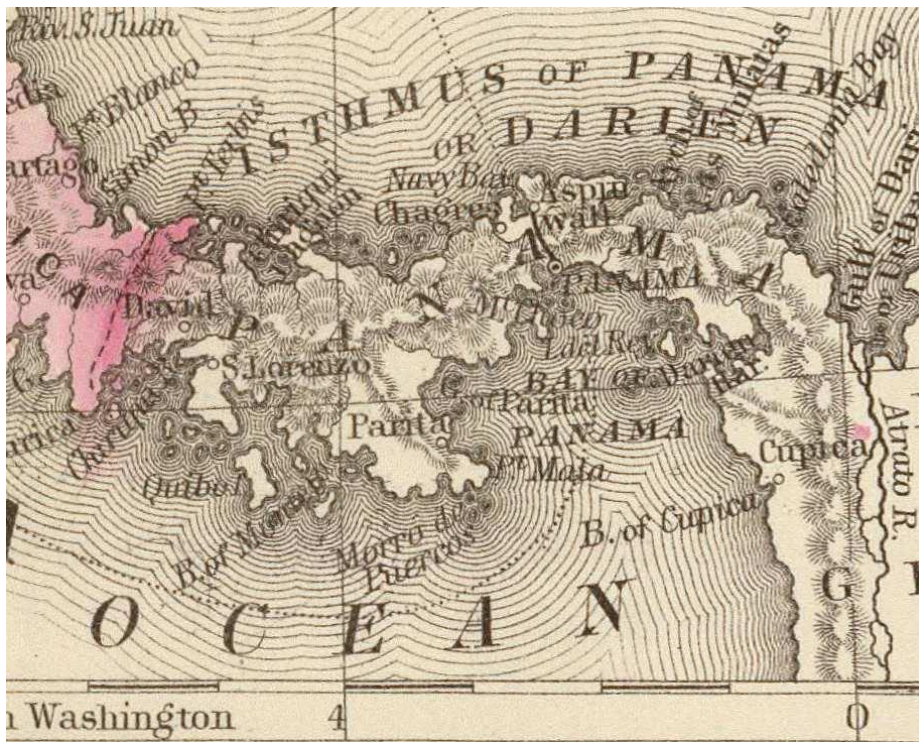

# Historic Maps of Panama

Title: Darien, by A. & S. Arrowsmith, 1825.

D. Rumsey: <http://www.davidrumsey.com/luna/servlet/s/5oy7b8>

# Historic Maps of Panama

Title: Carte de la Republique de Colombie, by Vivien de St. Martin, 1826.

D. Rumsey: <http://www.davidrumsey.com/luna/servlet/s/9kmp16>

# Historic Maps of Panama

Title: Venezuela, New Granada & Ecuador, by Samuel A. Mitchell, 1857  
D. Rumsey: <http://www.davidrumsey.com/luna/servlet/s/s3xe1b>

# Historic Maps of Panama

Title: Central America, by G. W. Colton, 1874.

D. Rumsey: <http://www.davidrumsey.com/luna/servlet/s/ge7353>

Title: Mexico & Central America, by Samuel A. Mitchell, 1880.

D. Rumsey: <http://www.davidrumsey.com/luna/servlet/s/8s0iqI>