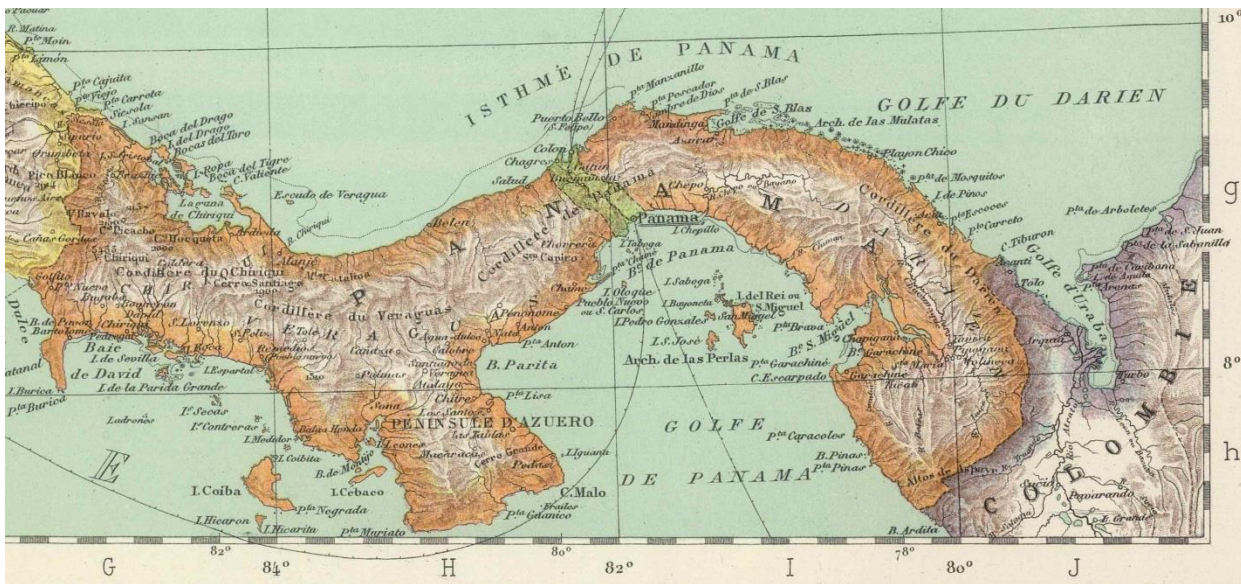

Note: Virtually no changes from 1930 edition.