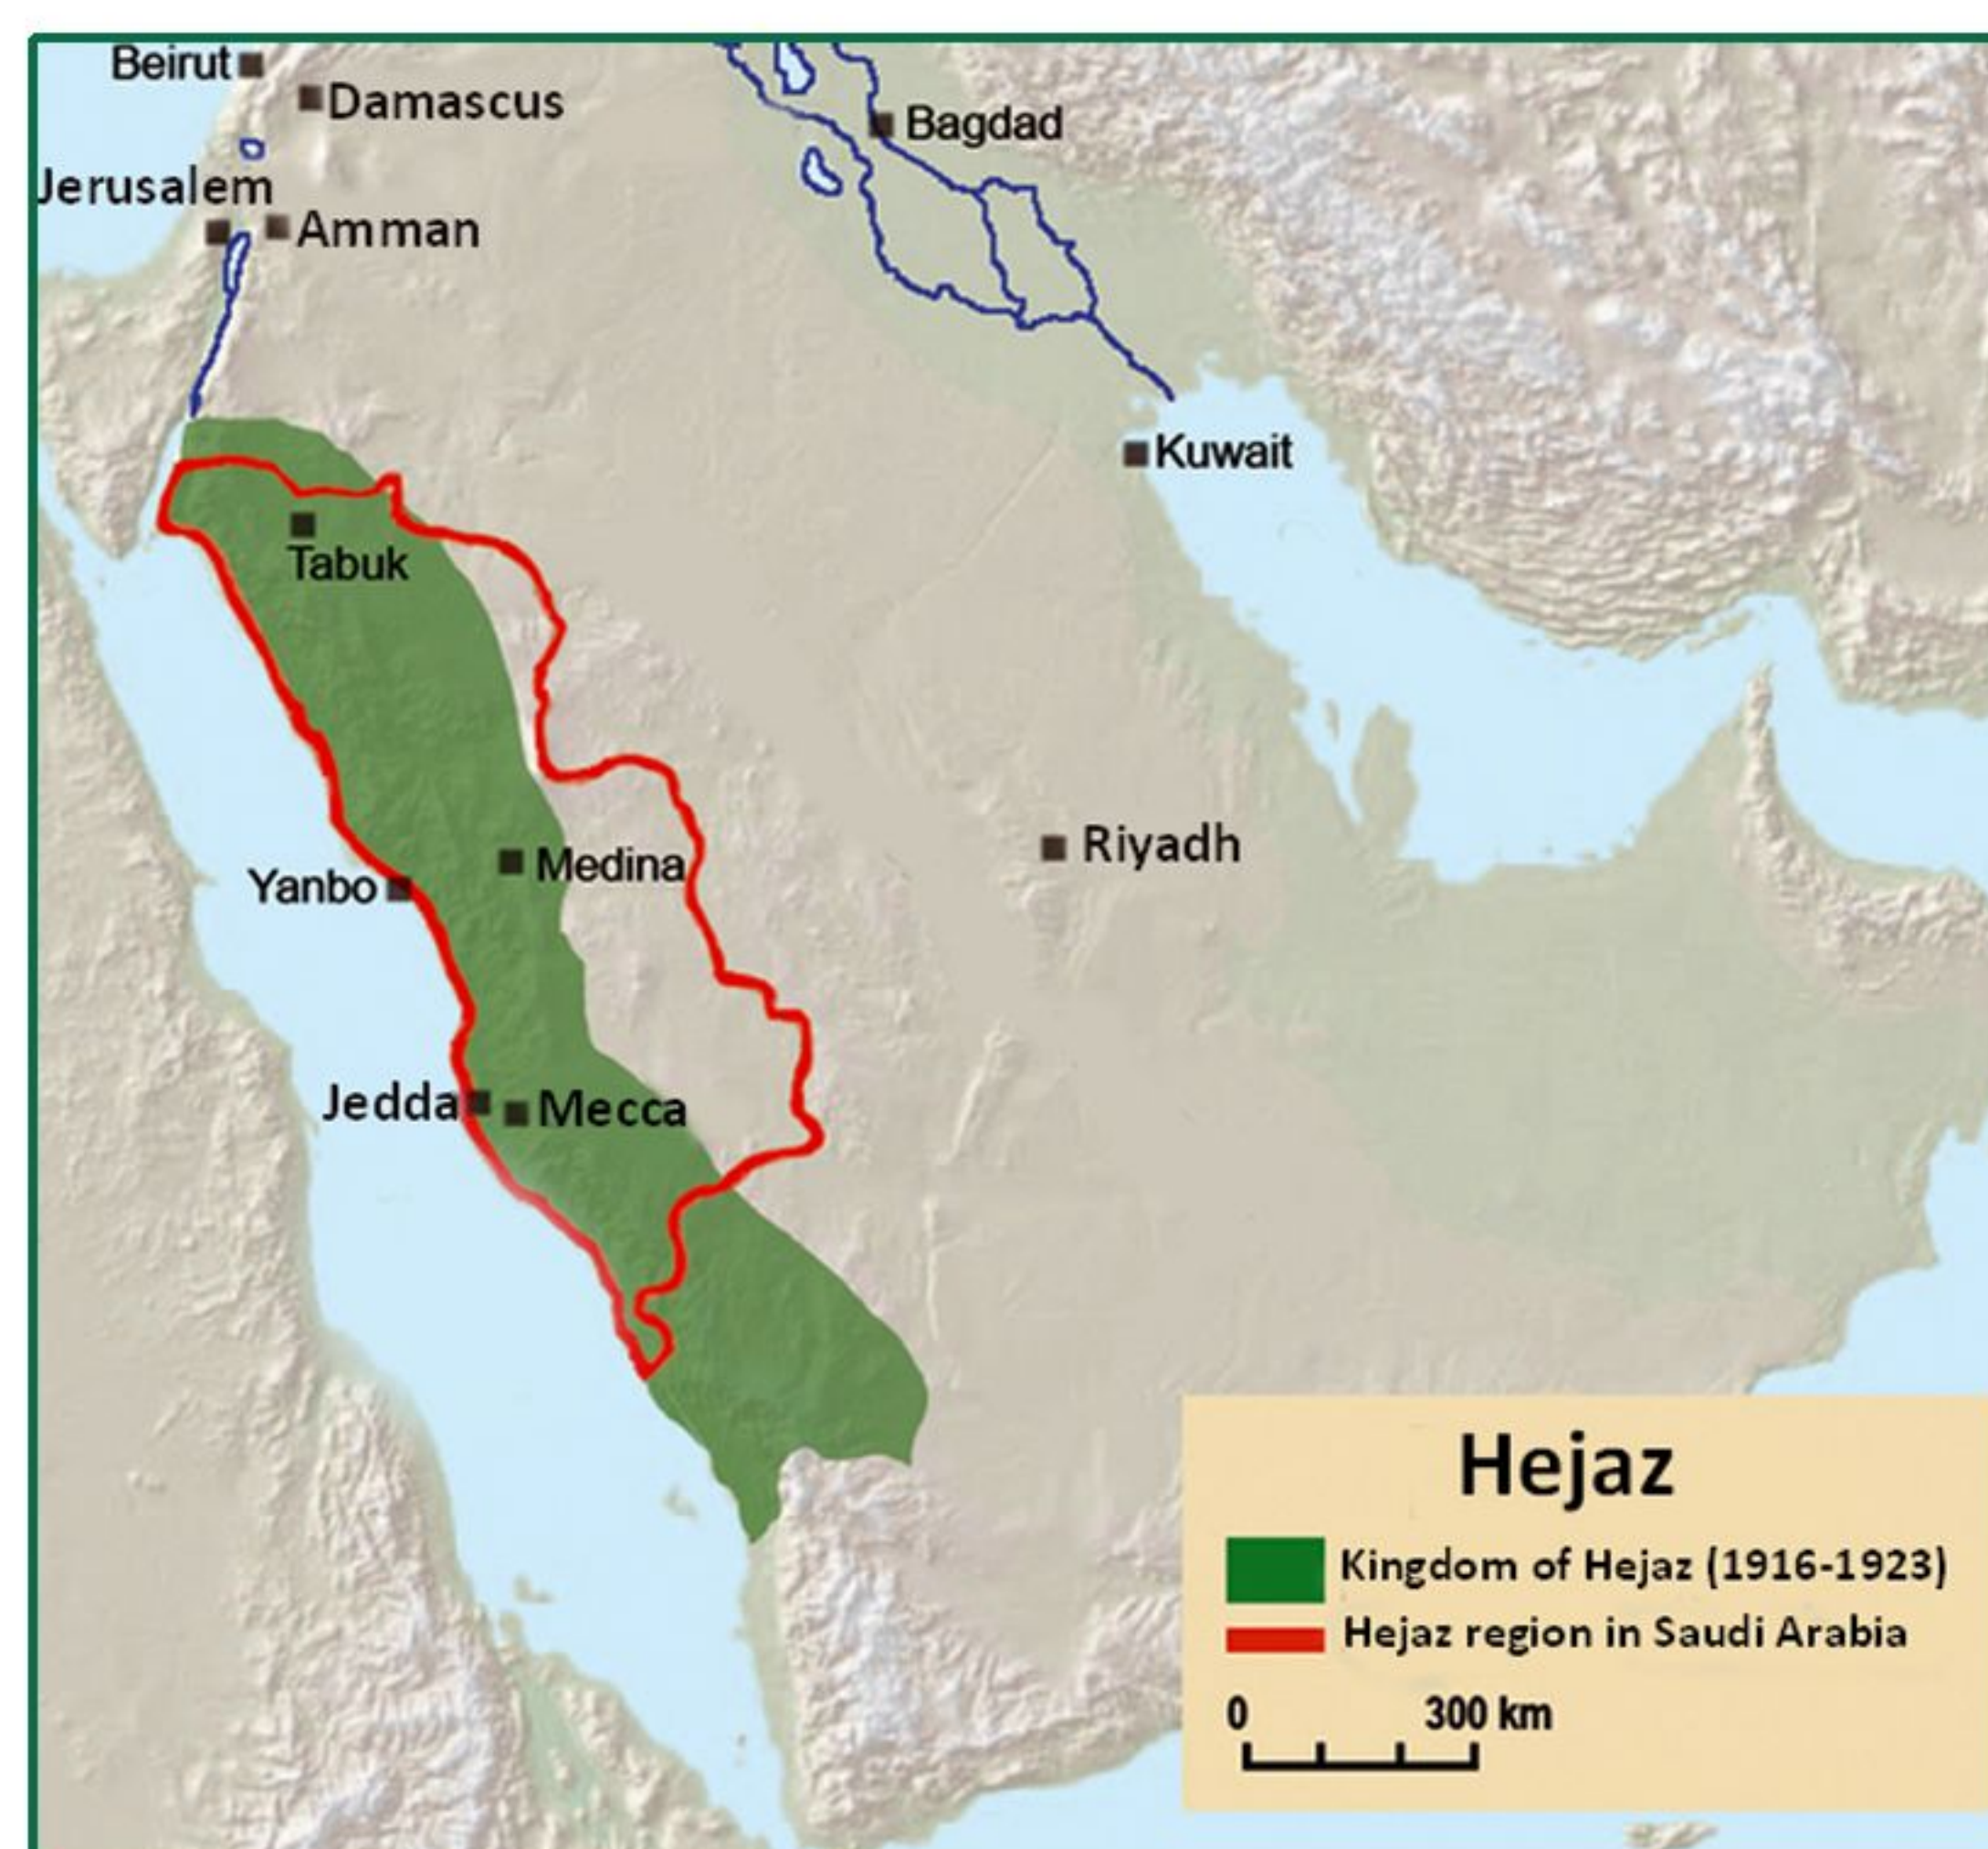

Postage Stamps of the Kingdom of Saudi Arabia

كينجڊوم أف سعودي عربية

The Hejaz

In 1916 the Grand Sherif of Mecca declared the Sanjak of Hejaz independent of Turkish rule. In 1925, Ibn Saud, then Sultan of the Nejd, captured the Hejaz after a prolonged siege of Jeddah, the last Hejaz stronghold. The resulting Kingdom of the Hejaz and Nejd was renamed Saudi Arabia in 1932.

The Hejaz, also Al-Hijaz (Arabic: **الْحِجَاز**, al-ḥiǧāz, literally "the Barrier"), is a region in the west of present-day Saudi Arabia. The region is so called as it separates the land of the Najd in the east from the land of Tihamah in the west. It is also known as the "Western Province." It is bordered on the west by the Red Sea, on the north by Jordan, on the east by the Najd, and on the south by Asir. Its main city is Jeddah, but it is probably better known for the Islamic holy cities of Mecca and Medina. As the site of Islam's holiest places, the Hejaz has significance in the Arab and Islamic historical and political landscape. Historically, the Hejaz has always seen itself as separate from the rest of Saudi Arabia.

The Hejaz is the most populated region in Saudi Arabia. 35% of all Saudis live in Hejaz. Hejazi Arabic is the most widely spoken dialect in the region. Saudi Hejazis are of ethnically diverse origins. The Hejaz is the most cosmopolitan region in the Arabian Peninsula. People of Hejaz have the most strongly articulated identity of any regional grouping in Saudi Arabia. Their place of origin alienates them from the Saudi state, which invokes different narratives of the history of the Arabian Peninsula. Thus, Hejazis experienced tensions with people of Najd.